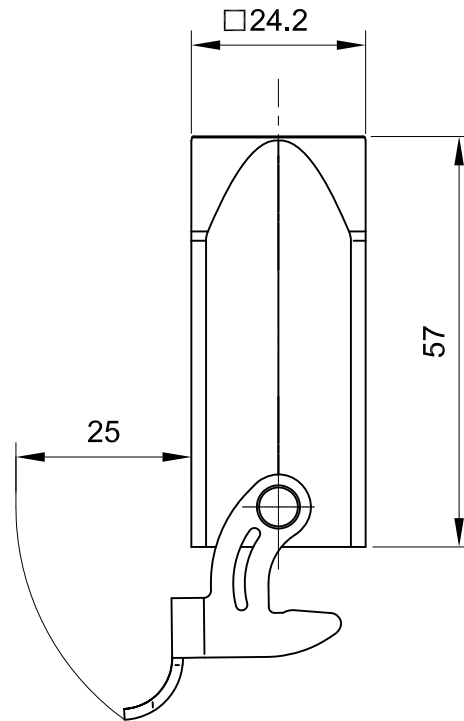

B

B

C

C

D

D

 InKonn® InKonn (Suzhou) Electric Technology Co.,Ltd.	 All Dimensions in mm Original Size DIN A4	Date 2019-11-21	Drawing No. TC1088536	Rev. A00	Scale 1:1
	Part No. 10 01 803 0460	Created by Shuxu Huang	Checked by Yiyi Luo	Page 1/1	
Type Name HA3-CTC-SL/S-PG11					

1

2

3

4

5

6