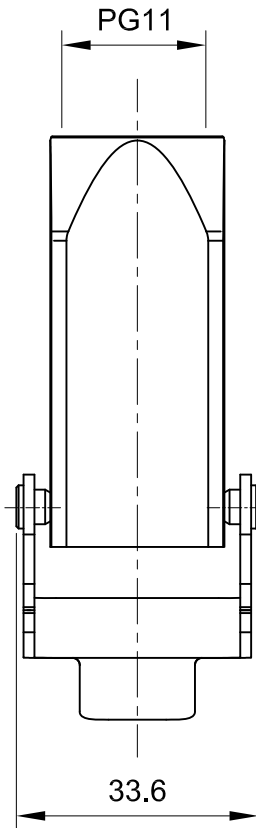

1

2

3

4

5

6

A

A

B

B

C

C

D

D

 InKonn® InKonn (Suzhou) Electric Technology Co.,Ltd.	 All Dimensions in mm Original Size DIN A4	Date 2019-11-21	Drawing No. TC1088536	Rev. A00	Scale 1:1
	Part No. 10 01 803 0460	Created by Shuxu Huang	Checked by Yiyi Luo	Page 1/1	
Type Name HA3-CTC-SL/S-PG11					

1

2

3

4

5

6